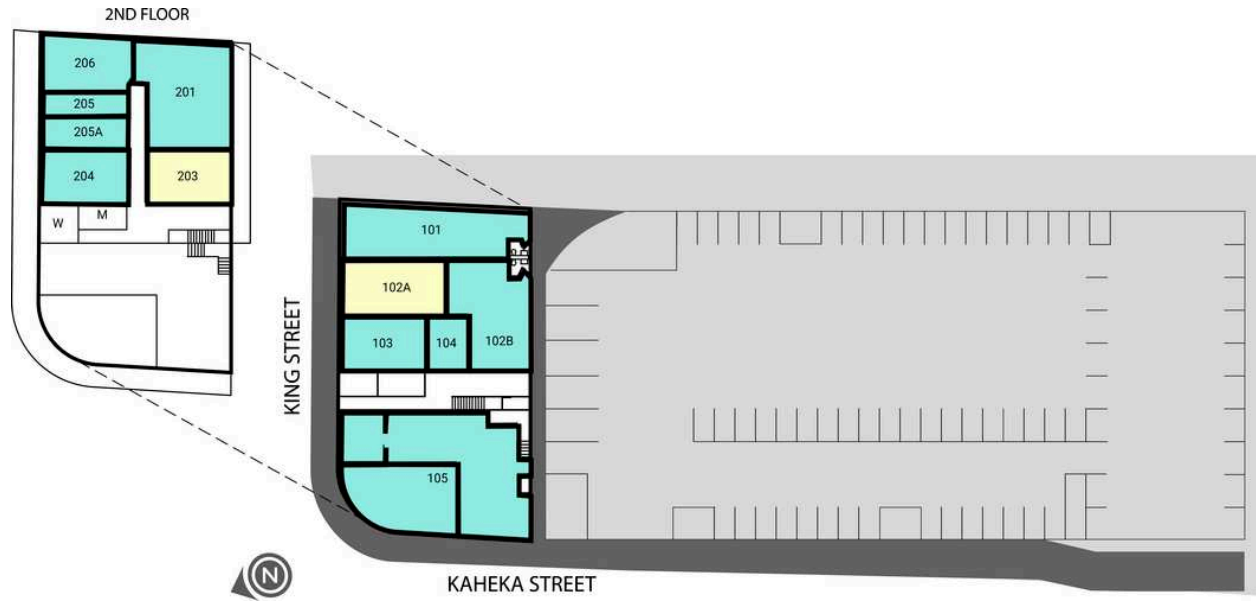

LIBERTY BUILDING

101 ON DONG CHINESE RESTAURANT INC	960 SF	201 DANCE JUNCTION HAWAII	1,377 SF
102A AVAILABLE	549 SF	203 AVAILABLE	
102B GRACE LEE	811 SF	204 NATE'S PHOTOGRAPHY	456 SF
103 CHRISTOPHER PARK AND KYUNG SOOK KIM PARK	656 SF	205 CHRISTOPHER PARK AND KYUNG SOOK KIM PARK	931 SF
104 PLUMERIA BARBER SHOP	221 SF	205A CHRISTOPHER PARK AND KYUNG SOOK KIM PARK	
105 SUMMER RAINBOW LLC	3,625 SF	206 CHRISTOPHER PARK AND KYUNG SOOK KIM PARK	