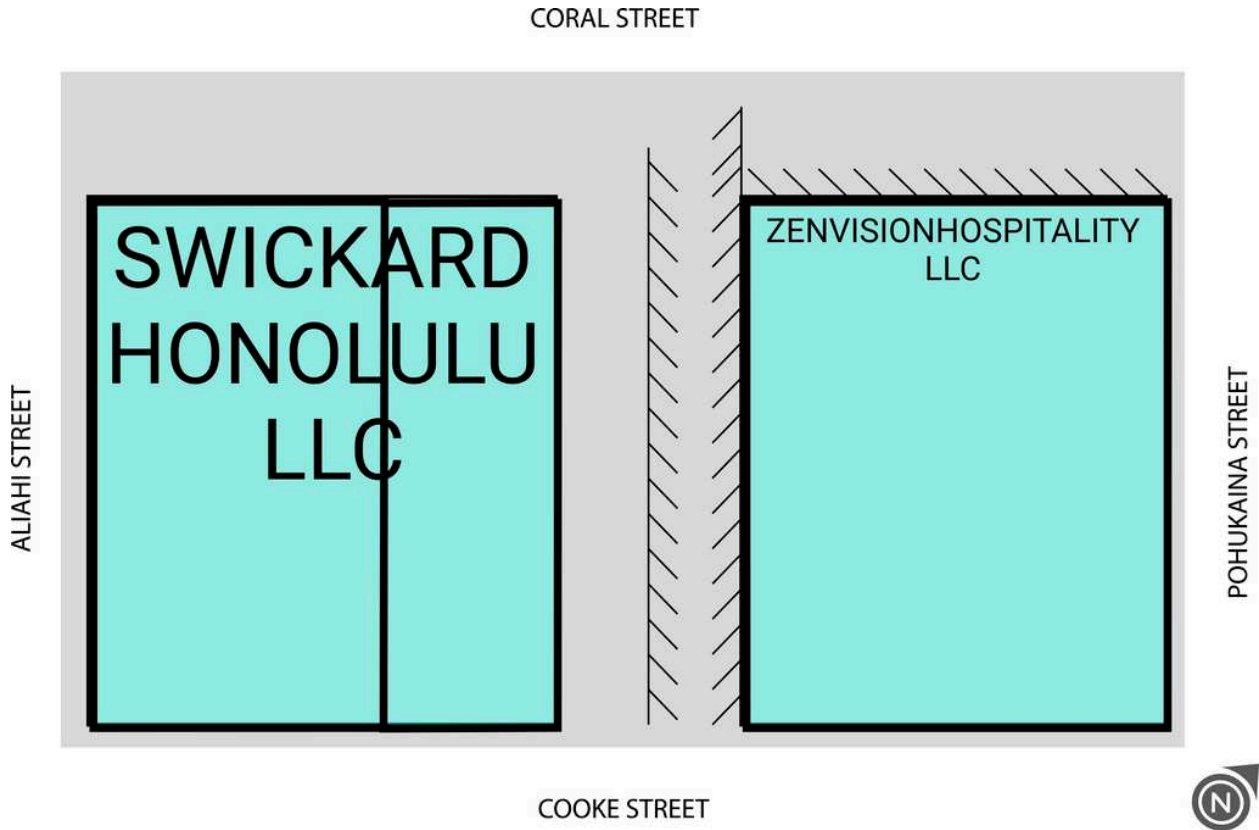

# KAKA'AKO BLOCK C

1 SWICKARD HONOLULU LLC	38,137 SF	326 ZENVISIONHOSPITALITY LLC	6,688 SF
2 SWICKARD HONOLULU LLC	19,214 SF	326A ZENVISIONHOSPITALITY LLC	48,112 SF