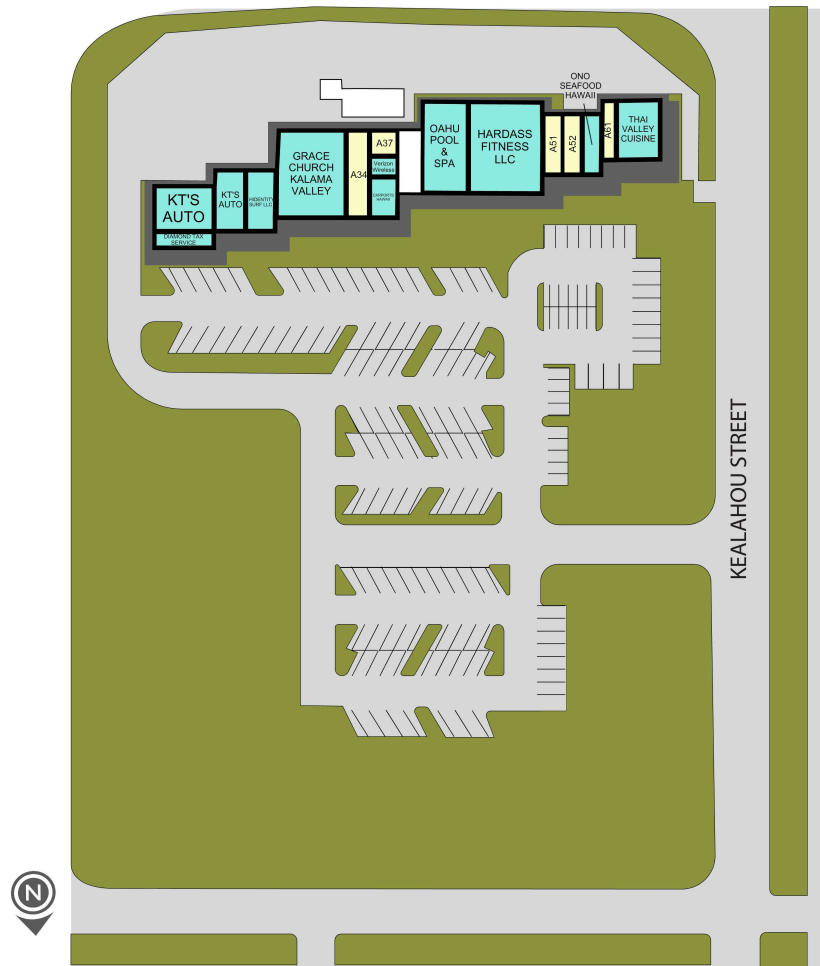

KALAMA VILLAGE

A11 DIAMOND TAX SERVICE	517 SF	A41 OAHU POOL & SPA	2,832 SF
A11G KT'S AUTO	1,583 SF	A42 HARDASS FITNESS LLC	2,844 SF
A21 KT'S AUTO	1,301 SF	A51 AVAILABLE	652 SF
A23 HIDENTITY SURF LLC	659 SF	A52 AVAILABLE	663 SF
A31 GRACE CHURCH KALAMA VALLEY	3,965 SF	A53 ONO SEAFOOD HAWAII	644 SF
A34 AVAILABLE	666 SF	A61 AVAILABLE	656 SF
A35 CARPORTS HAWAII	759 SF	A62 THAI VALLEY CUISINE	1,314 SF
A36 Verizon Wireless	100 SF	PKG01 The Salvation Army	
A37 AVAILABLE	120 SF		