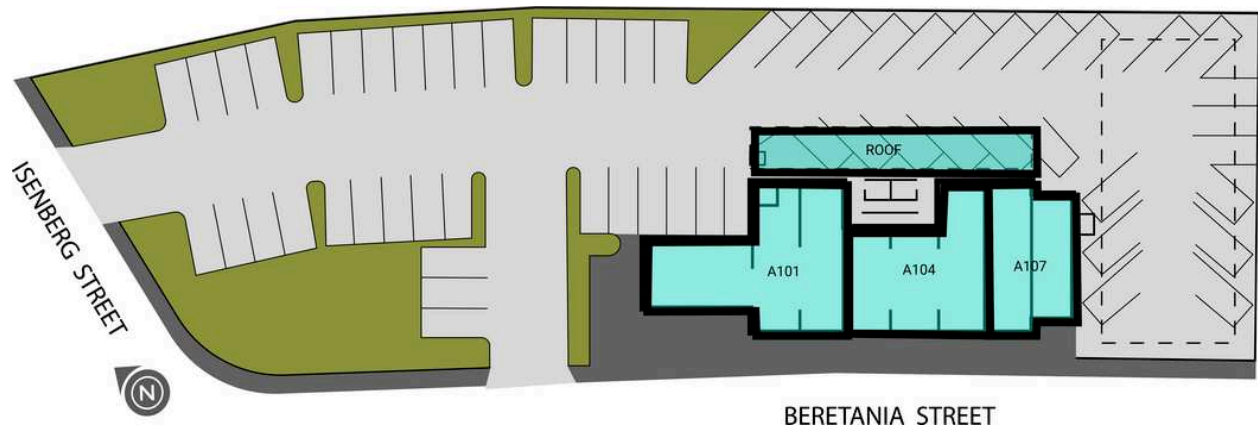

RAINBOW VISTA

A101 Teddy's Bigger Burger	1,557 SF	A107 KOKOROTEI LLC	884 SF
A104 LITTLE CAESARS OAHU	1,196 SF	ROOF SOLAR WAVE	