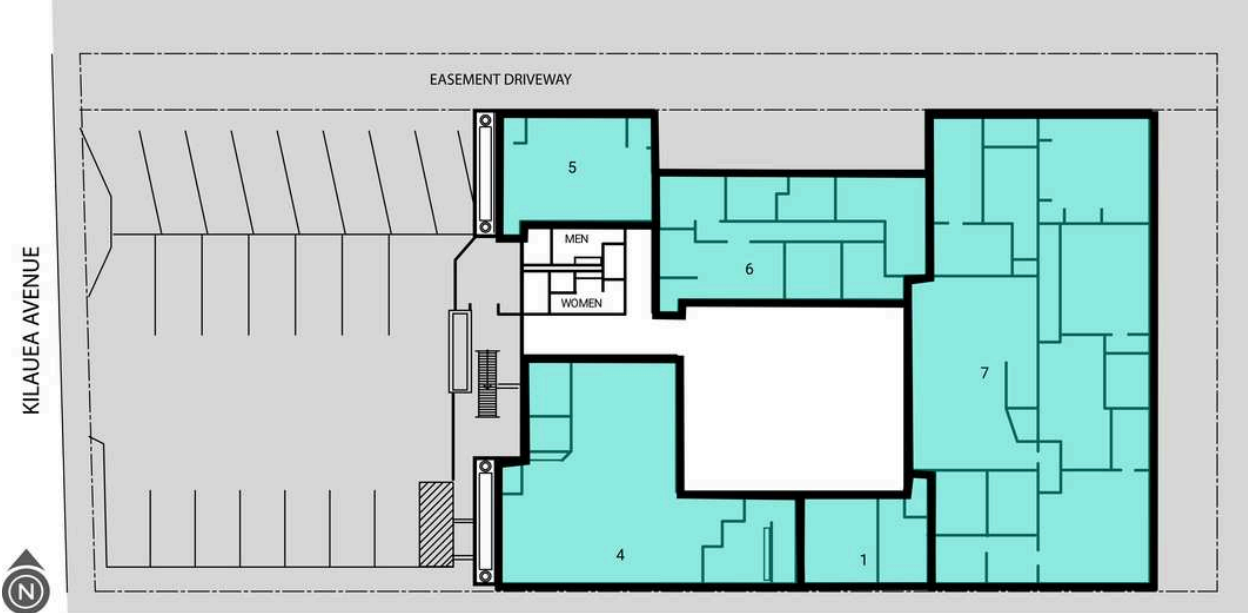

KAHALA ATRIUM

1 DOG SALON KAHALA	389 SF	6 HELEN'S HAVEN	1,145 SF
4 TERRITORIAL SAVINGS BANK	1,567 SF	7 TREEHOUSE COWORKING	3,506 SF
5 KAHALA FASHION & ALTERATIONS	576 SF		