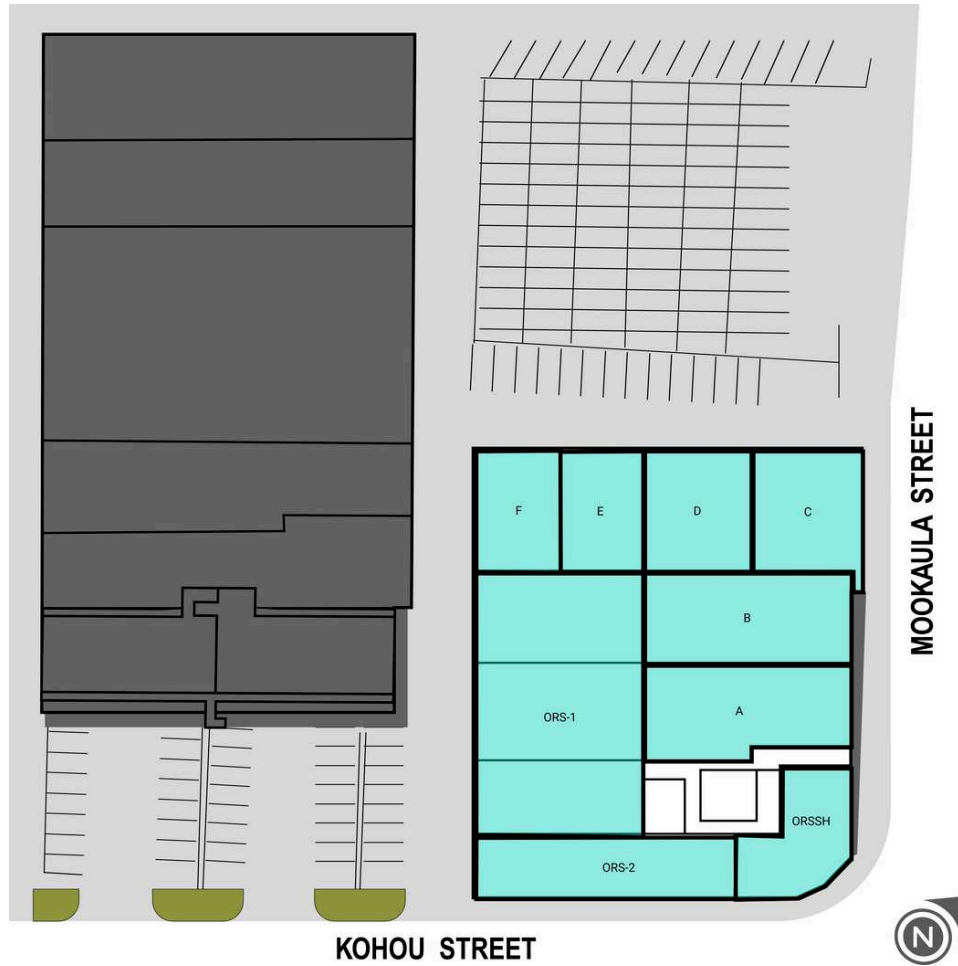

926 KOHOU

A CINDY TEES INC	2,848 SF	F HONOLULU BUILDERS LLC	1,680 SF
B ISLAND PRINT TEES INC	3,000 SF	ORS-1 GOLDEN CABINETS & STONE INC	8,588 SF
C HDA ITB LLC	2,223 SF	ORS-2 GOLDEN CABINETS & STONE INC	3,016 SF
D ISLAND FILTERS INC	1,820 SF	ORSSH HONOLULU HYDROPONICS LLC	3,241 SF
E HONOLULU BUILDERS LLC	1,990 SF		