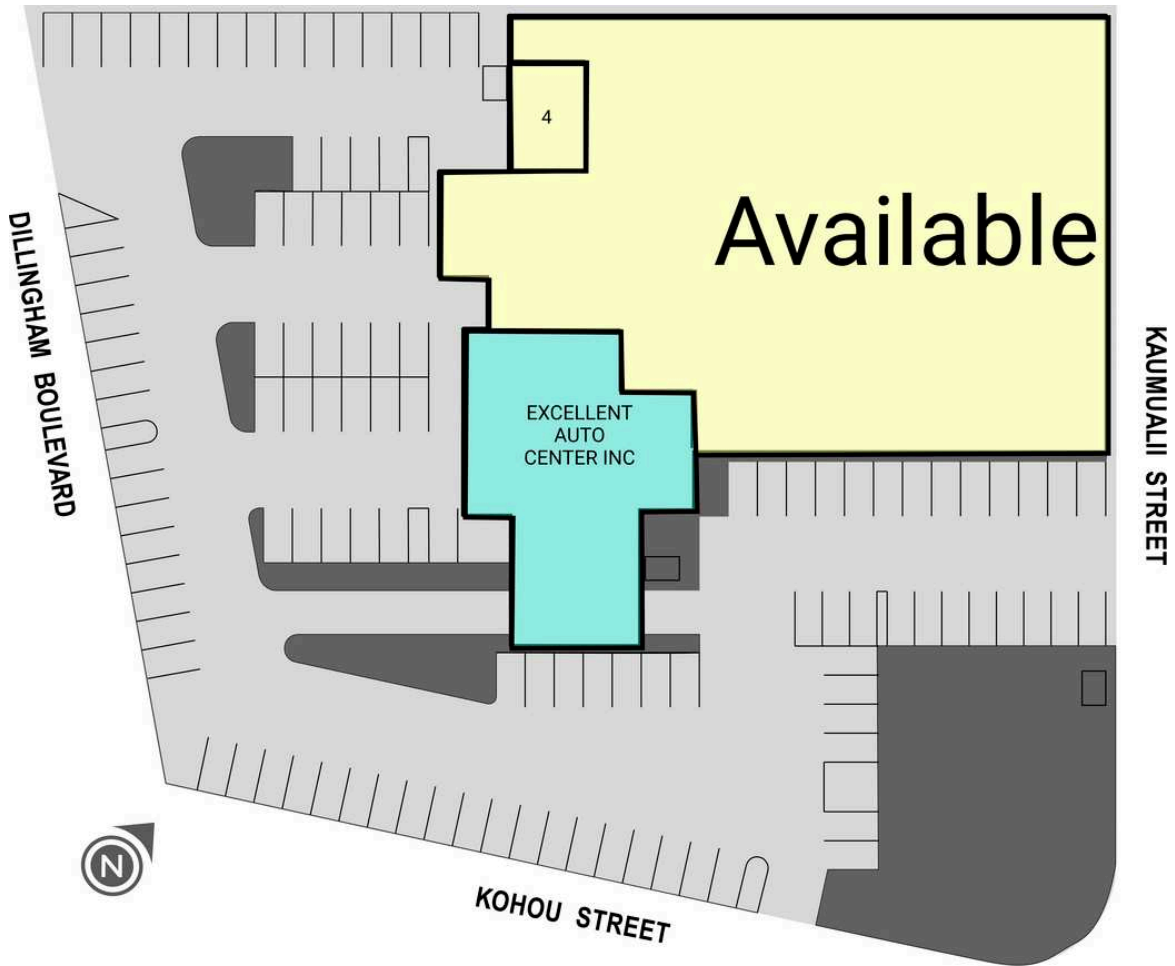

DILLINGHAM-KOHOU RETAIL CENTER

2 EXCELLENT AUTO CENTER INC

3,848 SF

4 AVAILABLE

1,100 SF

3 AVAILABLE

21,234 SF