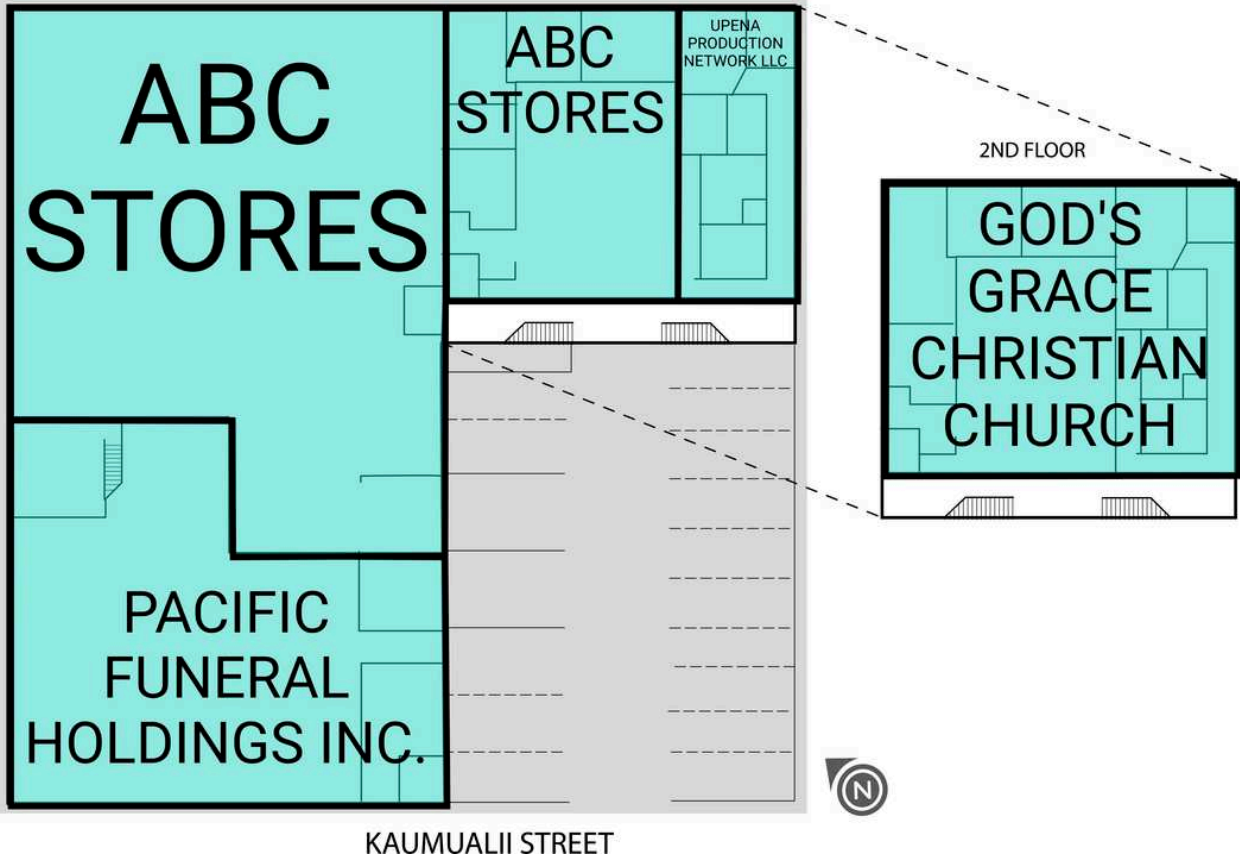

# 1316 KAUMUALI'I CENTER

1 PACIFIC FUNERAL HOLDINGS INC.	4,734 SF	101 ABC STORES	2,302 SF
2 ABC STORES	7,082 SF	200 GOD'S GRACE CHRISTIAN CHURCH	3,376 SF
100 UPENA PRODUCTION NETWORK LLC	1,124 SF		