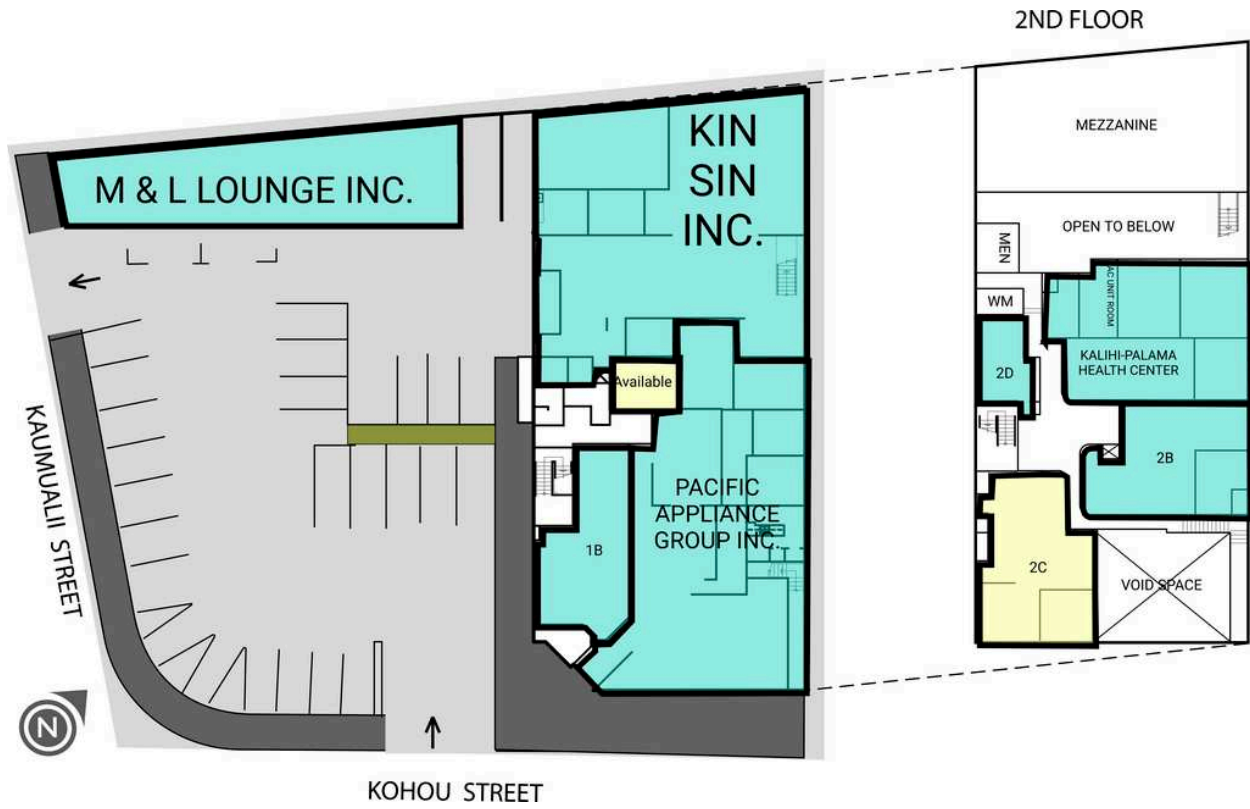

# 650 KOHOU STREET

LOUNG M & L LOUNGE INC.	2,012 SF	2A KALIHI-PALAMA HEALTH CENTER	1,517 SF
1A PACIFIC APPLIANCE GROUP INC.	3,086 SF	2B KALIHI-PALAMA HEALTH CENTER	1,064 SF
1B AHMADIYYA MOVEMENT IN ISLAM INC. USA	816 SF	<b>2C AVAILABLE</b>	1,158 SF
<b>1C AVAILABLE</b>	152 SF	2D KALIHI-PALAMA HEALTH CENTER	317 SF
1D KIN SIN INC.	3,586 SF		