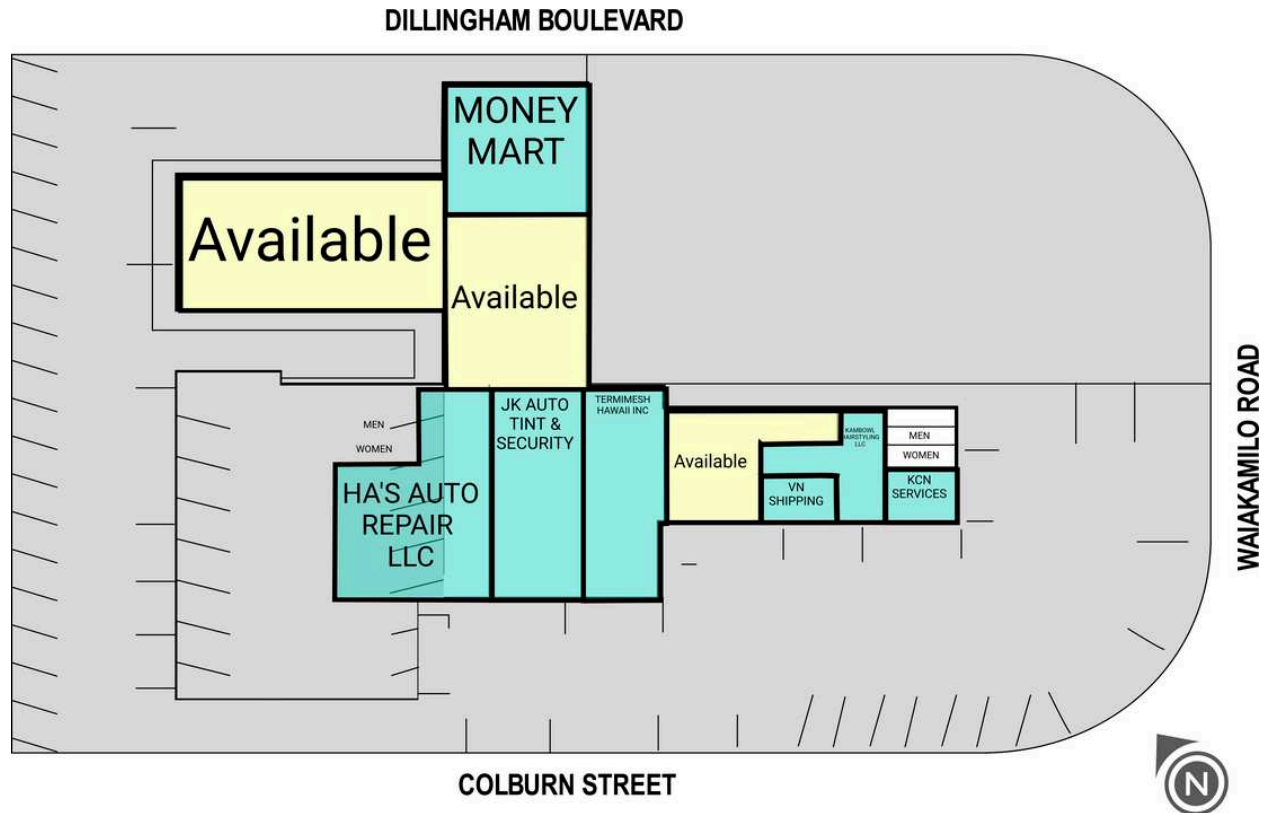

DILLINGHAM BUSINESS CENTER

100 AVAILABLE	1,854 SF	1416 TERMIMESH HAWAII INC	1,440 SF
1404 KCN SERVICES	380 SF	1418 JK AUTO TINT & SECURITY	1,440 SF
1406A KAMBOWL HAIRSTYLING LLC	836 SF	1419 MONEY MART	1,016 SF
1406B VN SHIPPING	278 SF	1420 HA'S AUTO REPAIR LLC	2,580 SF
1412 AVAILABLE	989 SF	1425 AVAILABLE	1,999 SF