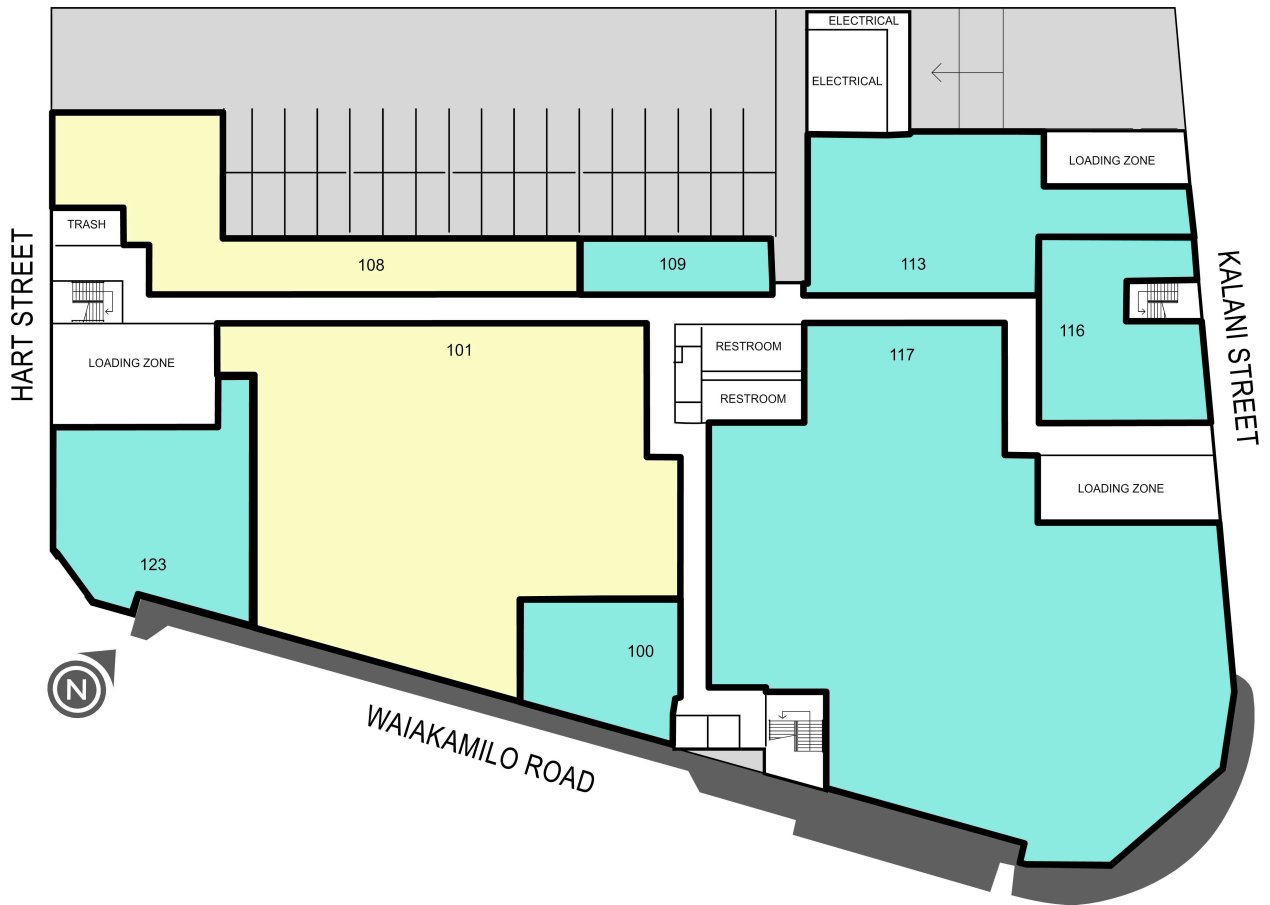

HAWAII NEWS NOW MULTIMEDIA CENTER

100 SECURITY OFFICE	594 SF	113 PC ENTERPRISES INC	3,286 SF
101 AVAILABLE	10,134 SF	116 KHNL/KGMB LLC	2,163 SF
108 AVAILABLE	3,168 SF	117 KHNL/KGMB LLC	14,744 SF
109 ONOPOPS LLC	744 SF	123 NIPPON FOOD TAKEOUT & CATERING	2,849 SF