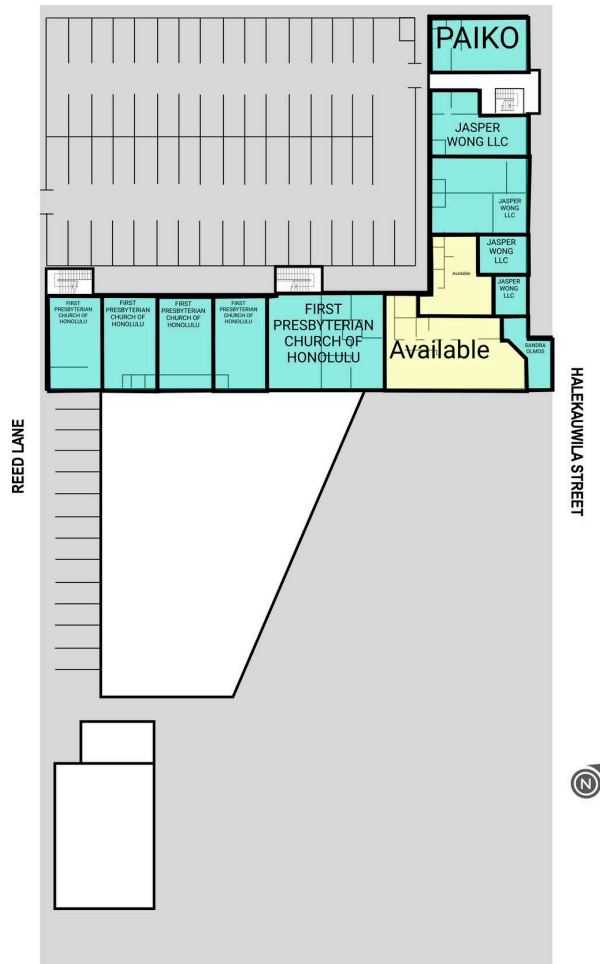

# HALEKAUWILA REED LANE COMPLEX

100 SANDRA OLMOS	260 SF	<b>113 AVAILABLE</b>	1,394 SF
101 JASPER WONG LLC	201 SF	114 FIRST PRESBYTERIAN CHURCH OF HONOLULU	1,443 SF
<b>101B AVAILABLE</b>	538 SF	116 FIRST PRESBYTERIAN CHURCH OF HONOLULU	686 SF
102 JASPER WONG LLC	267 SF	117 FIRST PRESBYTERIAN CHURCH OF HONOLULU	686 SF
103 JASPER WONG LLC	1,054 SF	118 FIRST PRESBYTERIAN CHURCH OF HONOLULU	686 SF
105 JASPER WONG LLC	688 SF	119 FIRST PRESBYTERIAN CHURCH OF HONOLULU	647 SF
106 PAIKO	691 SF		