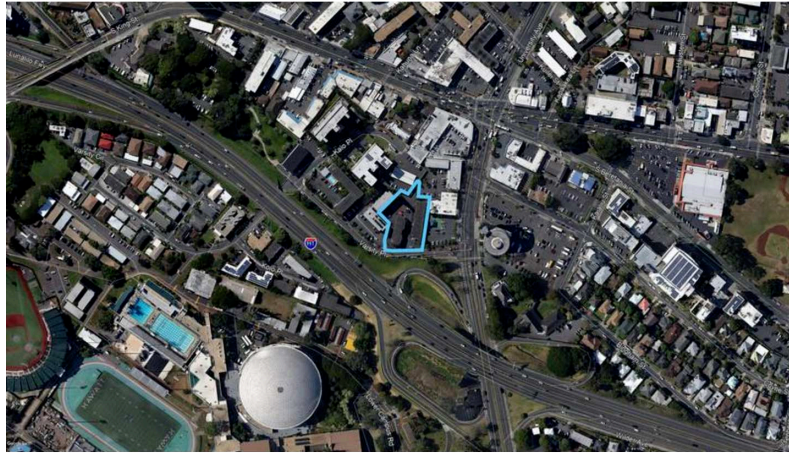

UNIVERSITY VILLAGE APARTMENTS

SUITE

Tenant Name

GLA(SF)