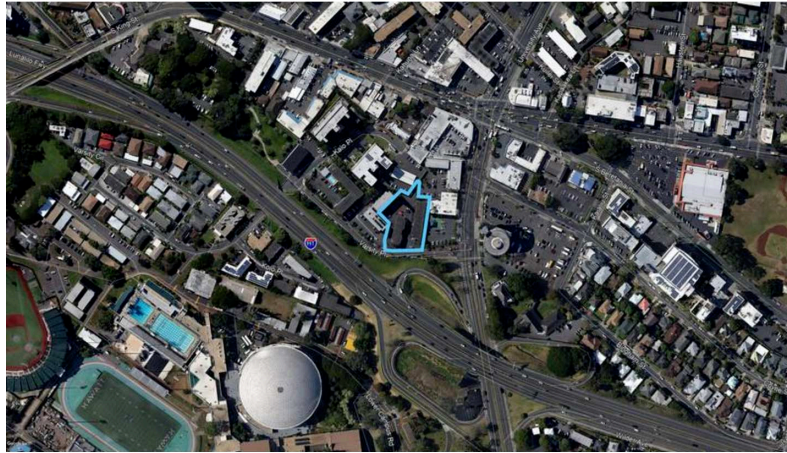

UNIVERSITY VILLAGE APARTMENTS

SUITE

Tenant Name

GLA(SF)