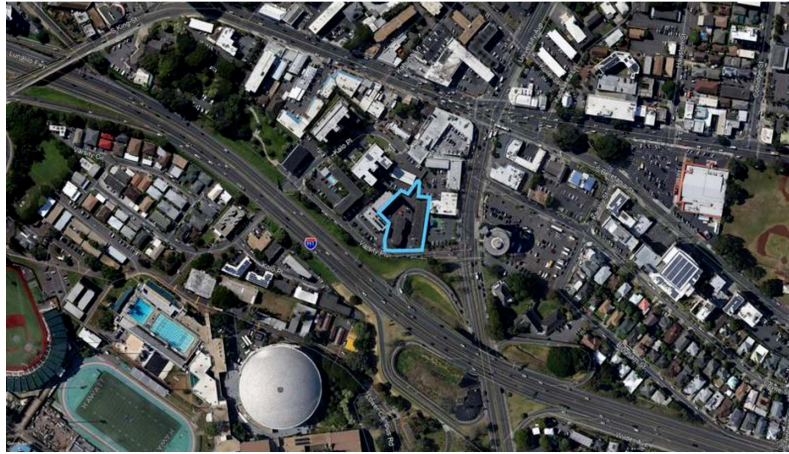

UNIVERSITY VILLAGE APARTMENTS

SUITE

Tenant Name

GLA(SF)