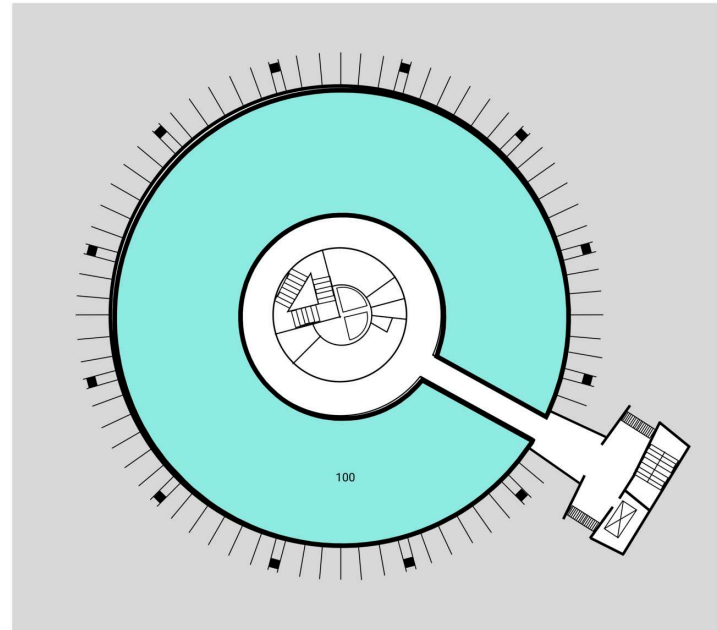

VARSITY BUILDING

SUITE

Tenant Name

GLA(SF)

100

WAIWAI COLLECTIVE LLC

4,060 SF