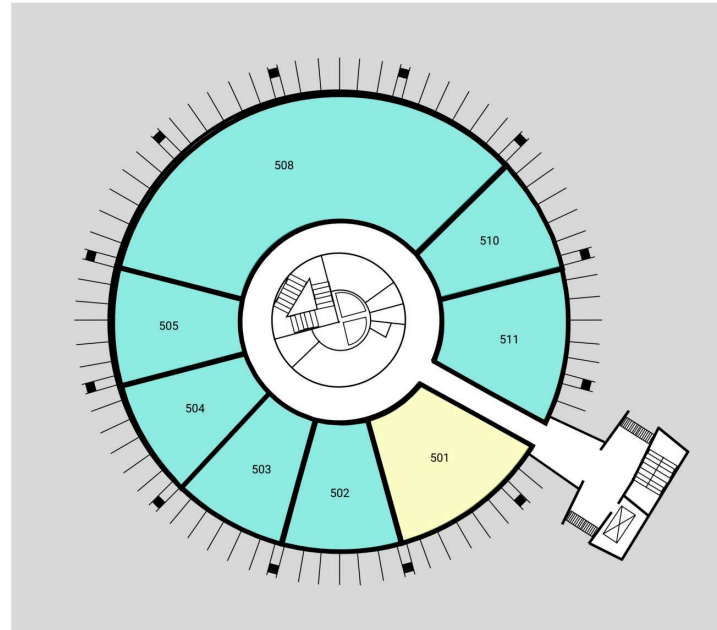

VARSITY BUILDING

SUITE	Tenant Name	GLA(SF)	SUITE	Tenant Name	GLA(SF)
501	AVAILABLE	575 SF	508	GERALD Y USHIJIMA CPA	1,305 SF
502	WESTWOOD PROPERTIES INC	435 SF	509	YOSHI HAWAIIAN TOURS INC.	435 SF
503	PERFECT PORTRAITS LLC	435 SF	510	ALLSTATE INSURANCE AGENCY	435 SF
504	PERFECT PORTRAITS LLC	435 SF	511	HONOLULU MUSIC LESSONS WORKSHOP	575 SF
505	HONOLULU MUSIC LESSONS WORKSHOP	435 SF