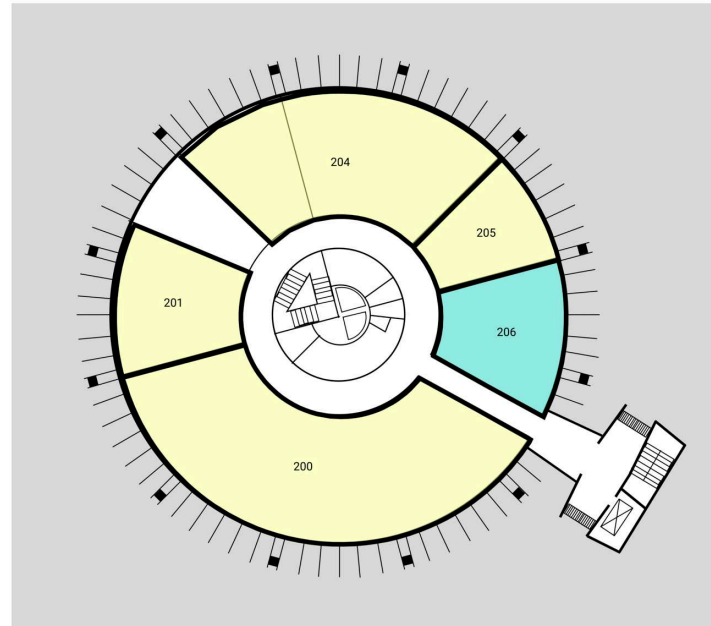

VARSITY BUILDING

SUITE	Tenant Name	GLA(SF)
200	AVAILABLE	1,880 SF
201	AVAILABLE	560 SF
204	AVAILABLE	1,535 SF
205	AVAILABLE	435 SF
206	MARKET ADVANTAGE	575 SF