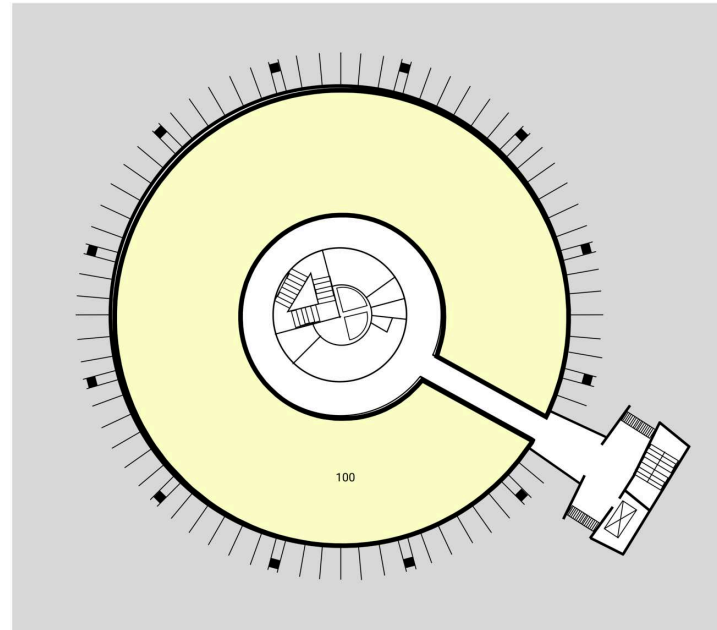

VARSITY BUILDING

SUITE	Tenant Name	GLA(SF)
100	AVAILABLE	4,060 SF