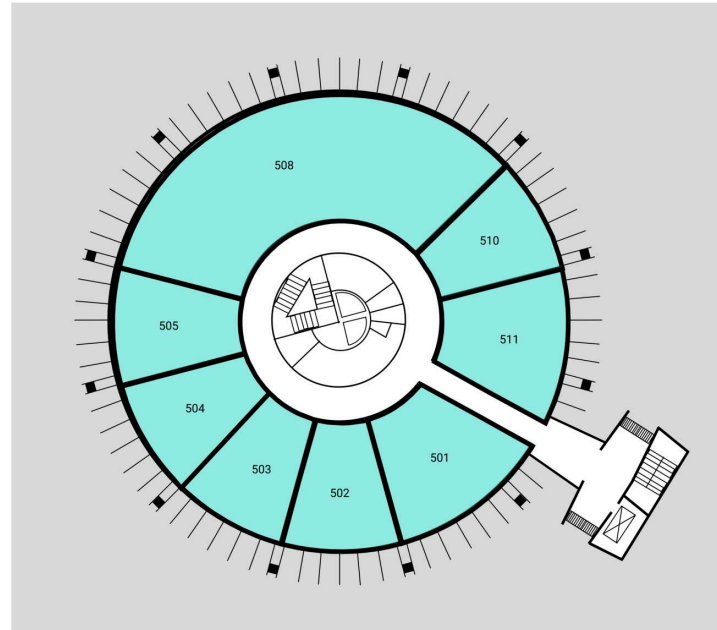

VARSITY BUILDING

SUITE	Tenant Name	GLA(SF)	SUITE	Tenant Name	GLA(SF)
501	CHINEN & ASSOCIATES INC	575 SF	508	GERALD Y USHIJIMA CPA	1,305 SF
502	WESTWOOD PROPERTIES INC	435 SF	509	AVAILABLE	435 SF
503	PERFECT PORTRAITS LLC	435 SF	510	ALLSTATE INSURANCE AGENCY	435 SF
504	PERFECT PORTRAITS LLC	435 SF	511	HONOLULU MUSIC LESSONS WORKSHOP	575 SF
505	HONOLULU MUSIC LESSONS WORKSHOP	435 SF