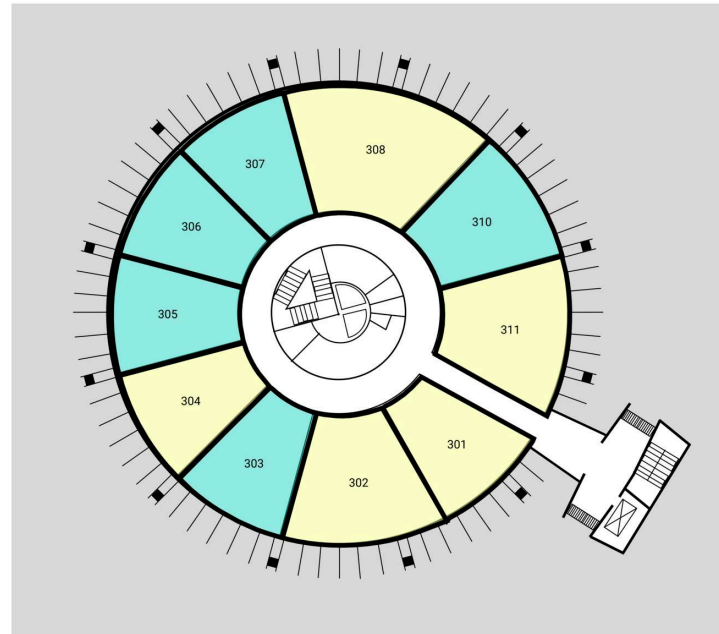

VARSITY BUILDING

SUITE	Tenant Name	GLA(SF)	SUITE	Tenant Name	GLA(SF)
301	AVAILABLE	316 SF	306	LAWRENCE R ALLMAN	435 SF
302	AVAILABLE	694 SF	307	OCCUPIED	435 SF
303	ECD HAWAII INC.	435 SF	308	AVAILABLE	870 SF
304	AVAILABLE	435 SF	310	OAHU INTERGROUP OF HAWAII INC.	435 SF
305	VIOLIN ARTISTRY	435 SF	311	AVAILABLE	575 SF