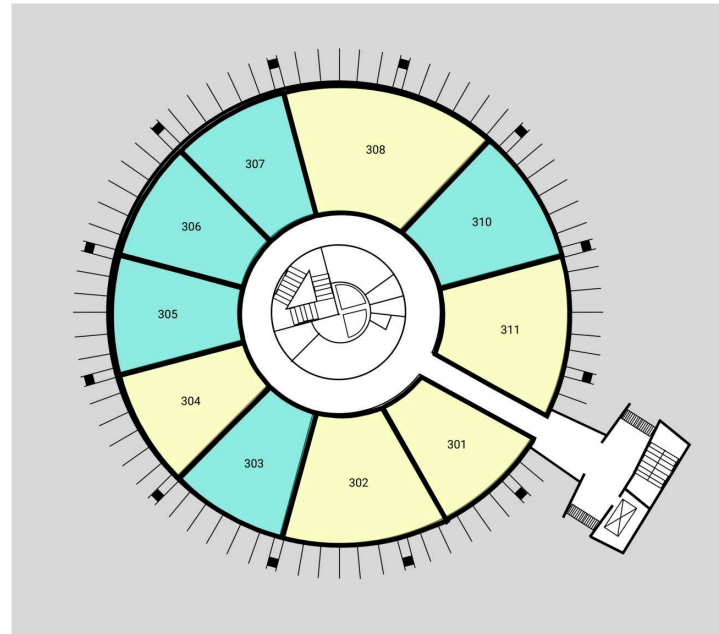

VARSITY BUILDING

SUITE	Tenant Name	GLA(SF)
301	AVAILABLE	316 SF
302	AVAILABLE	694 SF
303	ECD HAWAII INC.	435 SF
304	AVAILABLE	435 SF
305	VIOLIN ARTISTRY	435 SF

SUITE	Tenant Name	GLA(SF)
306	LAWRENCE R ALLMAN	435 SF
307	OCCUPIED	435 SF
308	AVAILABLE	870 SF
310	OAHU INTERGROUP OF HAWAII INC.	435 SF
311	AVAILABLE	575 SF