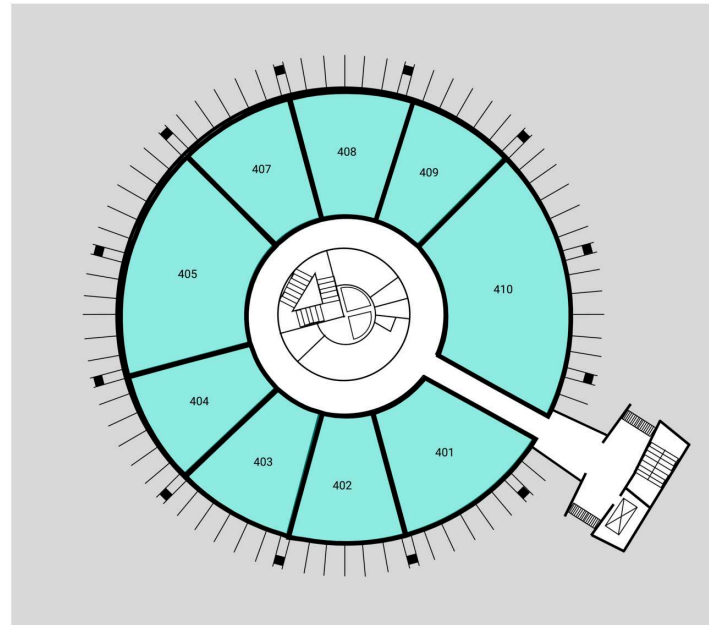

VARSITY BUILDING

SUITE	Tenant Name	GLA(SF)	SUITE	Tenant Name	GLA(SF)
401	COMMUNITY EMPOWERMENT RESOURCES	619 SF	407	HAN LEE	435 SF
402	XTERMCO INC	352 SF	408	COMMUNITY EMPOWERMENT RESOURCES	435 SF
403	STEP UP CHIROPRACTIC LLC	474 SF	409	MARKET ADVANTAGE	435 SF
404	MAULI OLA CARE	435 SF	410	COMMUNITY EMPOWERMENT RESOURCES	1,010 SF
405	HAWAII GLOBAL TRANSPORTATION LLC	870 SF