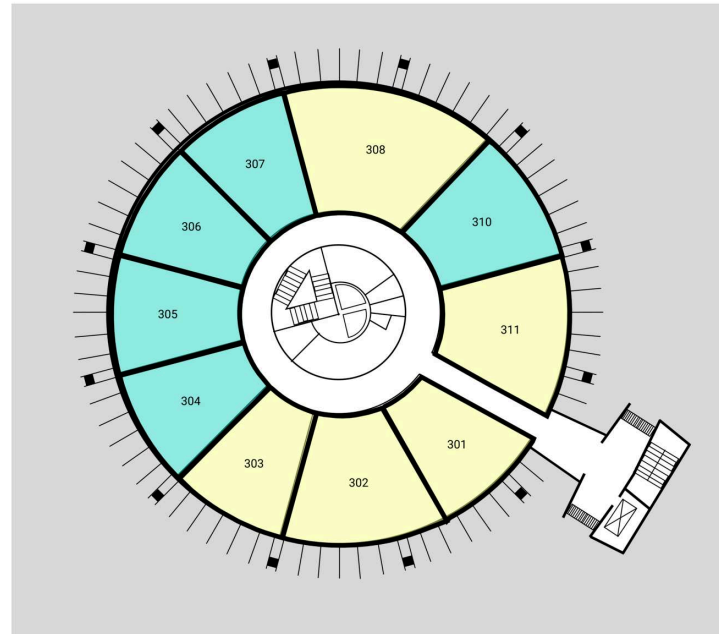

VARSITY BUILDING

SUITE	Tenant Name	GLA(SF)	SUITE	Tenant Name	GLA(SF)
301	AVAILABLE	316 SF	306	LAWRENCE R ALLMAN	435 SF
302	AVAILABLE	694 SF	307	OCCUPIED	435 SF
303	AVAILABLE	435 SF	308	AVAILABLE	870 SF
304	HONOLULU LESSONS WORKSHOP	435 SF	310	OAHU INTERGROUP OF HAWAII INC.	435 SF
305	VIOLIN ARTISTRY	435 SF	311	AVAILABLE	575 SF