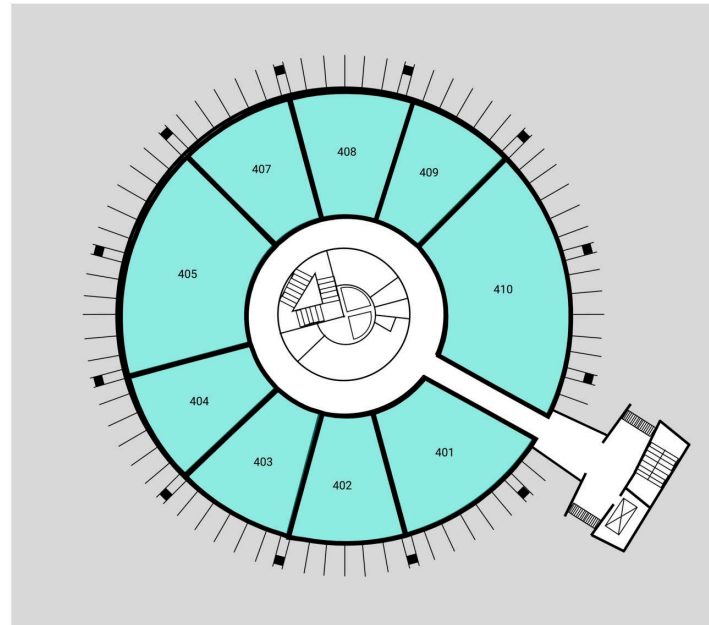

VARSITY BUILDING

SUITE	Tenant Name	GLA(SF)	SUITE	Tenant Name	GLA(SF)
401	COMMUNITY EMPOWERMENT RESOURCES	619 SF	407	HAN LEE	435 SF
402	XTERMCO INC	352 SF	408	COMMUNITY EMPOWERMENT RESOURCES	435 SF
403	STEP UP CHIROPRACTIC LLC	474 SF	409	MARKET ADVANTAGE	435 SF
404	MAULI OLA CARE	435 SF	410	COMMUNITY EMPOWERMENT RESOURCES	1,010 SF
405	HAWAII GLOBAL TRANSPORTATION LLC	870 SF